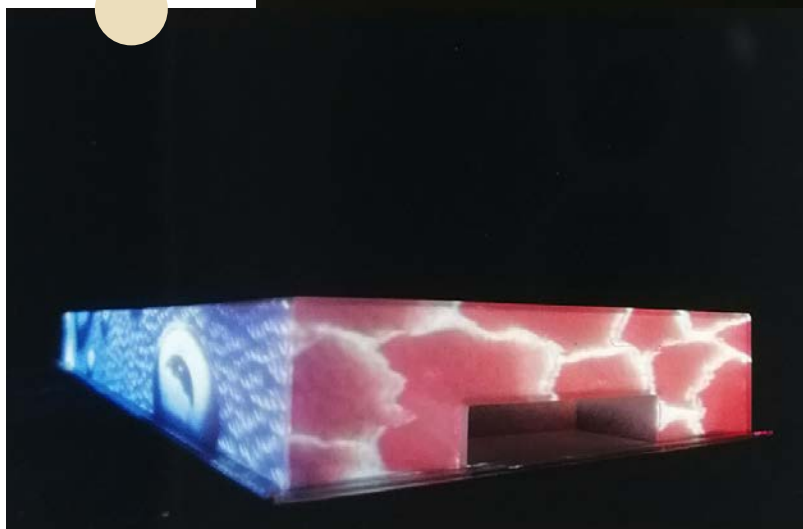

SARA CASELLI

SCREEN MUSEUM CONTENITORE PER L'ARTE CONTEMPORANEA