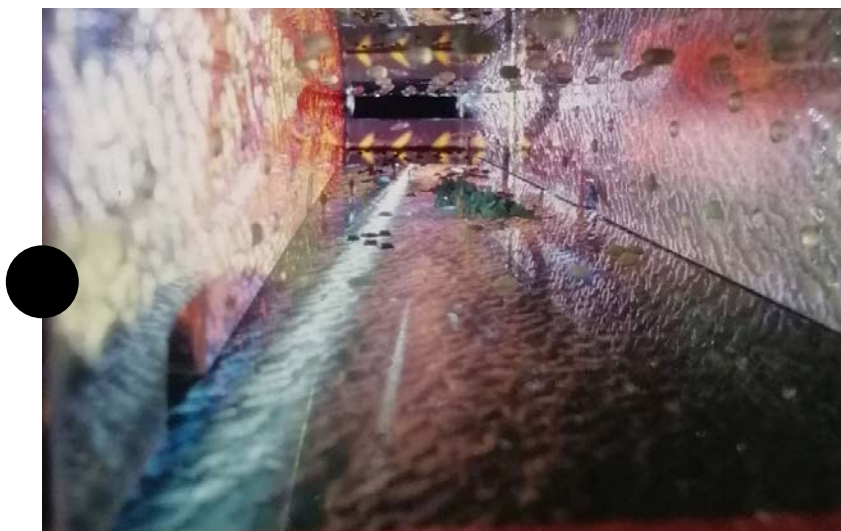

SARA CASELLI

SCREEN MUSEUM CONTENITORE PER L'ARTE CONTEMPORANEA