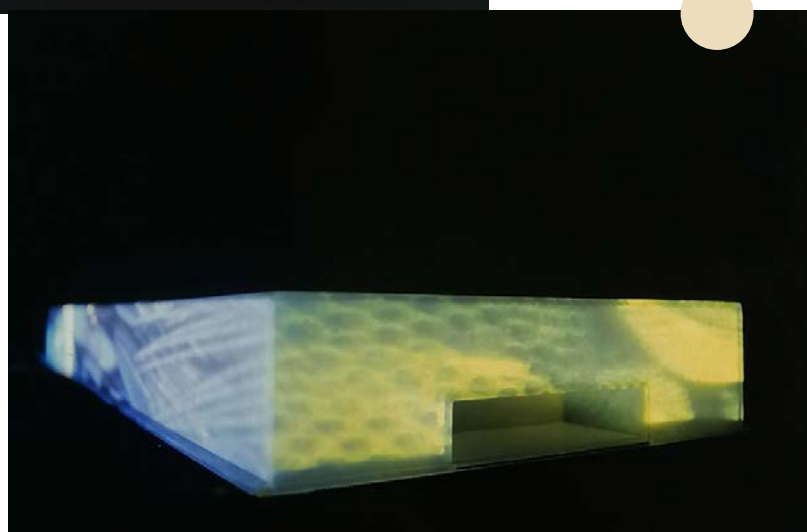

SARA CASELLI

SCREEN MUSEUM CONTENITORE PER L'ARTE CONTEMPORANEA