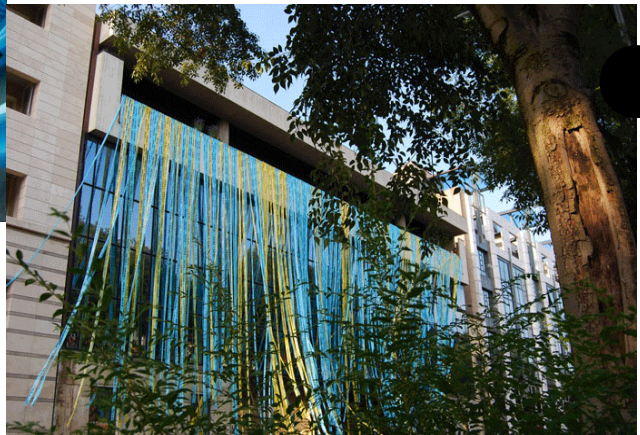

SARA CASELLI

CICLONA - SITE SPECIFIC FRONT - PLS DESIGN STUDIO - FIRENZE