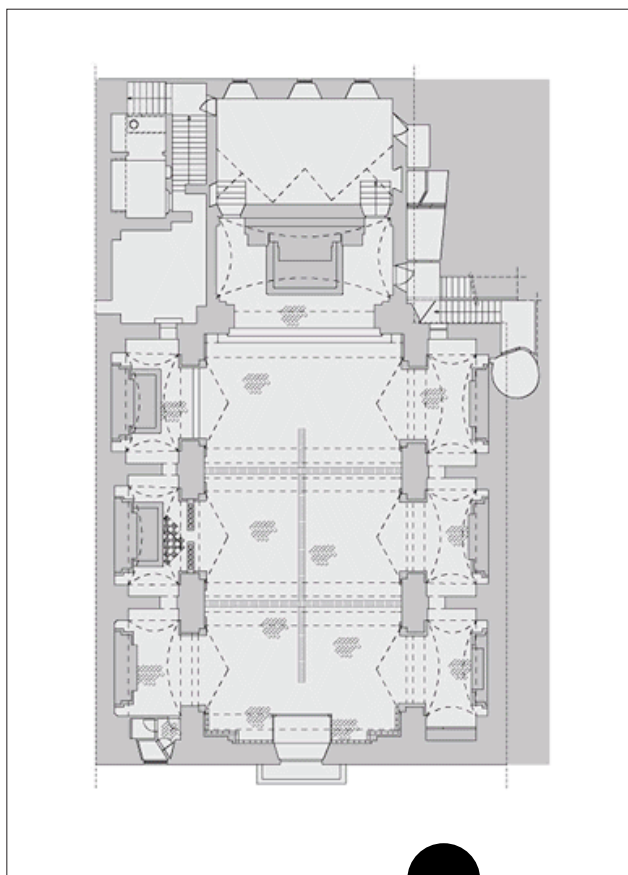

SARA CASELLI

EX CHIESA VICINO COSTA SAN GIORGIO - FIRENZE