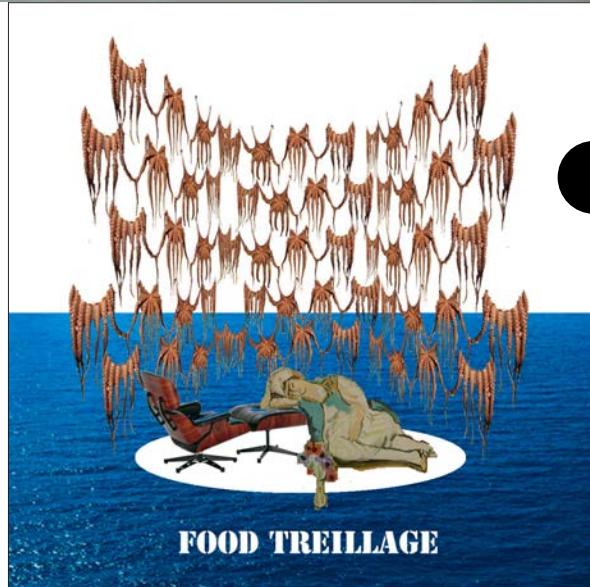

SARA CASELLI

**VAGONIALEOPOLDINA - SITE SPECIFIC FICTIONAL BOTANY
GIARDINO DELL'ORTICOLTURA - FIRENZE**

SARA CASELLI

**OYSTER'S SHELLS PORTABLE NYMPHAEUM
TAPESTRY TEMPLE ALLUDING TO CLIMATE CHANGE AND WATER SHORTAGE
PROMOTING RECYCLING OF SUSTAINABLE FOOD SCRAPS + FOOD TREILLAGE + CLOGS DESIGN**