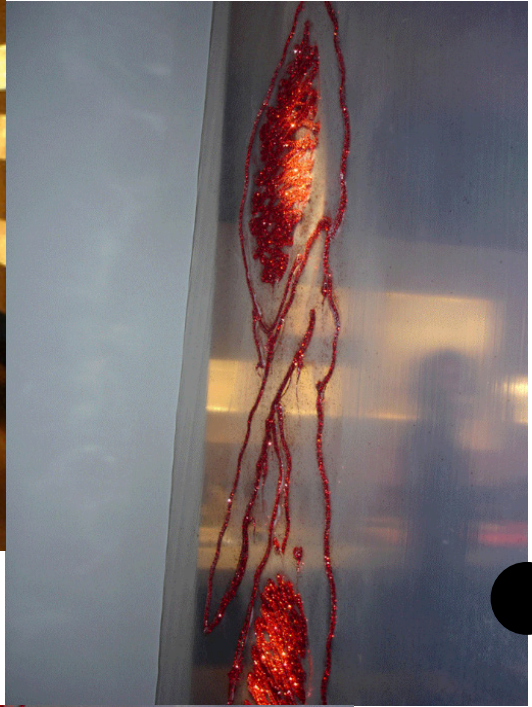

Mediterranea
open call for projects!

GRAPHIC DESIGN + PORTRAITS

SARA CASELLI

SIRENE

SARA CASELLI

EROTIC DESIGN - LES NUITS BLANCHES + PARIS

SARA CASELLI

EROTIC DESIGN - LES NUITS BLANCHES - PARIS