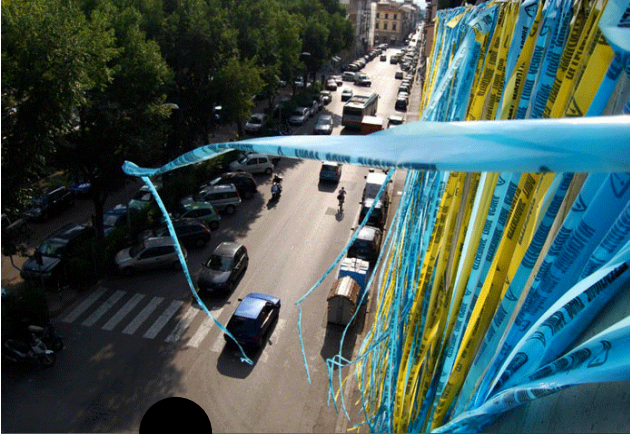

SARA CASELLI

CICLONA - SITE SPECIFIC FRONT - PLS DESIGN STUDIO - FIRENZE