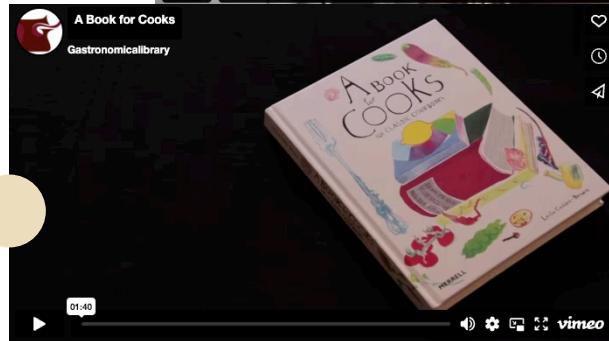

SARA CASELLI

VARIOUS VIDEOS GASTRONOMICALLIBRARY + GARDENLIBRARY + ARCHITECTLIBRARY