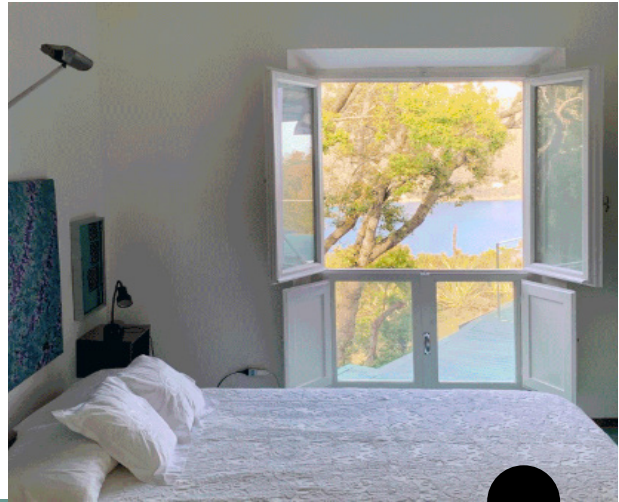

SARA CASELLI

COLLE PECORINO - ISOLA D'ELBA