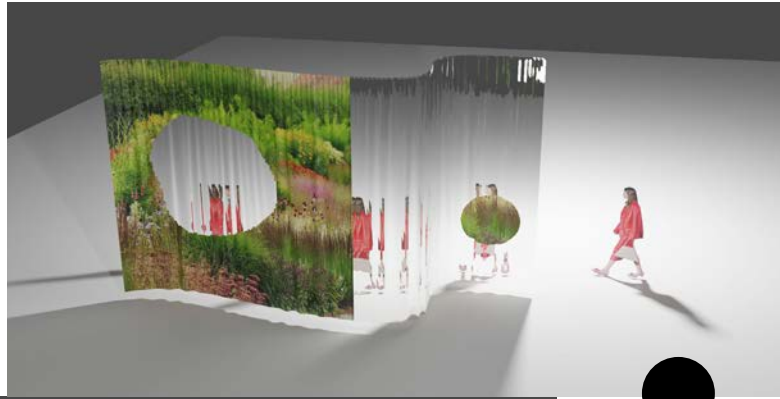

ICE&WOOL PLAY STRUCTURE - CONCEPT INSTALLATION - ARTE SELLA TRENTO

SARA CASELLI

ARCHITECTURE FOR EXHIBITION

SARA CASELLI

ARCHITECTURE FOR EXHIBITION

SARA CASELLI

ARCHITECTURE FOR EXHIBITION

SARA CASELLI

Restoring Remo

In December 2018, Professor Remo Buti donated to the Department of Architecture (DIDA) of the University of Florence 169 architectural models conceived and built by students of the course in Furniture Design and Interior Architecture he taught from 1982 to 2002. After acquiring this collection, the Department decided to proceed with the restoration of all the models. So in this short and detailed documentary, Sara Caselli and Federico Cavallini meticulously film the various phases of the work entrusted to the architectural modelling laboratory of the DIDALABS system. Following the restorers' work step by step, we explore the projects in this small scale, experiencing the space and this particular aspect of architectural storytelling as an important patrimony to be preserved in the digital age.