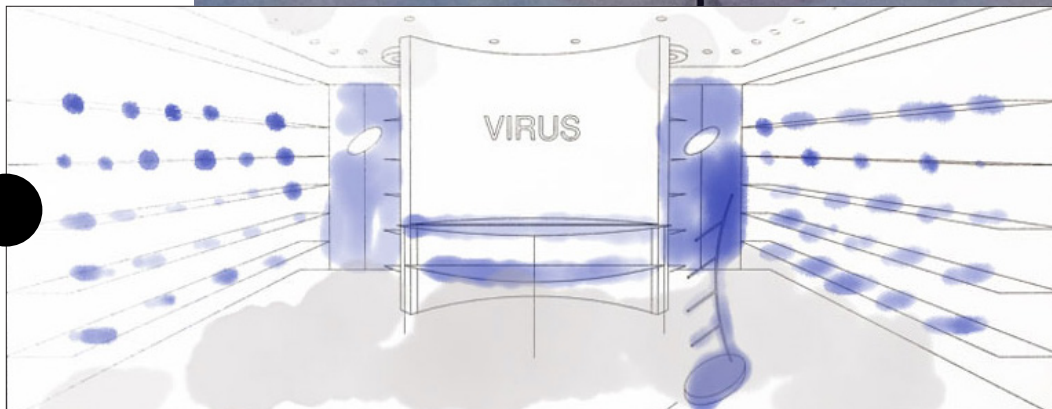

SARA CASELLI

VIRUS SHOP - FIRENZE