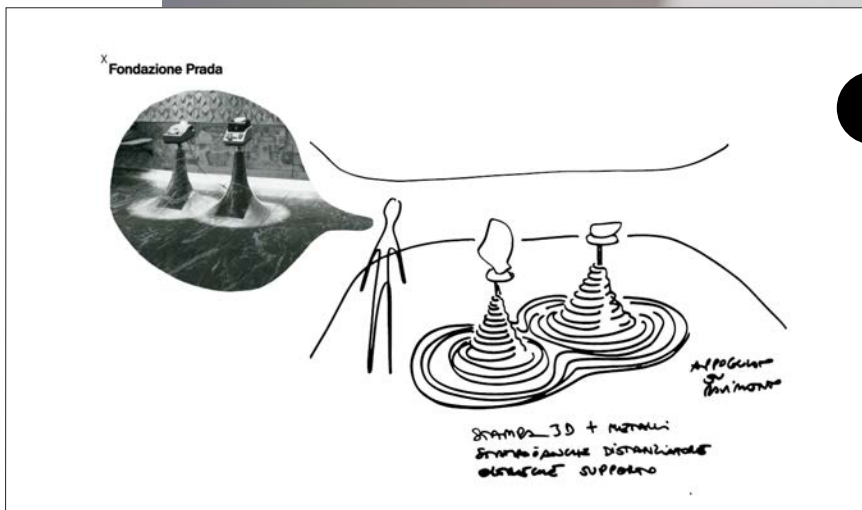

ICE&WOOL PLAY STRUCTURE - CONCEPT INSTALLATION - ARTE SELLA TRENTO

SARA CASELLI

ARCHITECTURE FOR EXHIBITION

SARA CASELLI

ARCHITECTURE FOR EXHIBITION

SARA CASELLI

ARCHITECTURE FOR EXHIBITION

SARA CASELLI

Restoring Remo

In December 2018, Professor Remo Buti donated to the Department of Architecture (DIDA) of the University of Florence 169 architectural models conceived and built by students of the course in Furniture Design and Interior Architecture he taught from 1982 to 2002. After acquiring this collection, the Department decided to proceed with the restoration of all the models. So in this short and detailed documentary, Sara Caselli and Federico Cavallini meticulously film the various phases of the work entrusted to the architectural modelling laboratory of the DIDALABS system. Following the restorers' work step by step, we explore the projects in this small scale, experiencing the space and this particular aspect of architectural storytelling as an important patrimony to be preserved in the digital age.