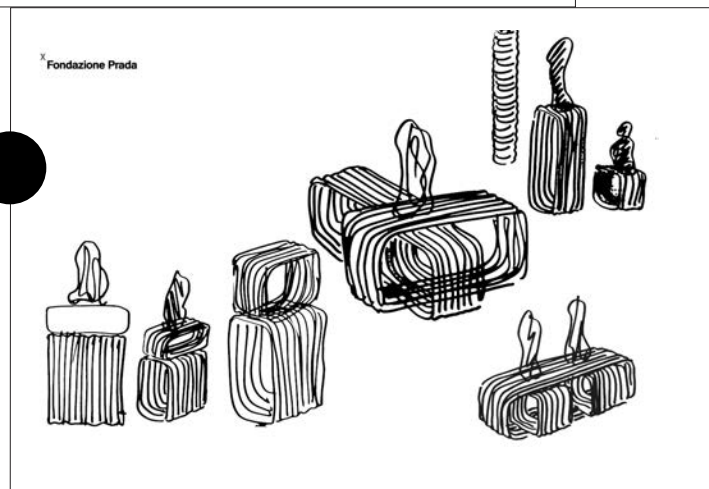

SARA CASELLI

ARCHITECTURE FOR EXHIBITION