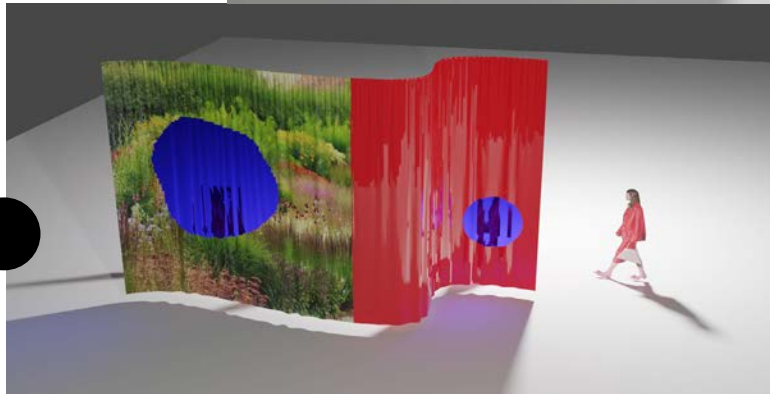

ICE&WOOL PLAY STRUCTURE - CONCEPT INSTALLATION - ARTE SELLA TRENTO

SARA CASELLI

ARCHITECTURE FOR EXHIBITION

SARA CASELLI

ARCHITECTURE FOR EXHIBITION

SARA CASELLI

ARCHITECTURE FOR EXHIBITION

SARA CASELLI

Restoring Remo

In December 2018, Professor Remo Buti donated to the Department of Architecture (DIDA) of the University of Florence 169 architectural models conceived and built by students of the course in Furniture Design and Interior Architecture he taught from 1982 to 2002. After acquiring this collection, the Department decided to proceed with the restoration of all the models. So in this short and detailed documentary, Sara Caselli and Federico Cavallini meticulously film the various phases of the work entrusted to the architectural modelling laboratory of the DIDALABS system. Following the restorers' work step by step, we explore the projects in this small scale, experiencing the space and this particular aspect of architectural storytelling as an important patrimony to be preserved in the digital age.