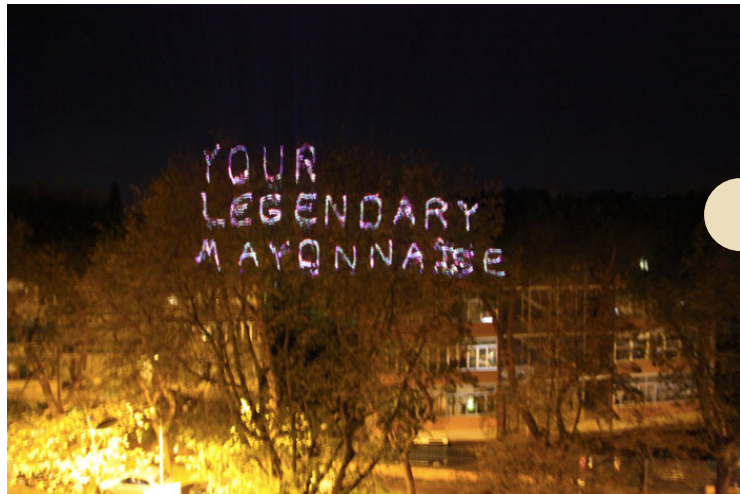

SARA CASELLI

**MY PERSONAL CANAPE' - SITE SPECIFIC MENÙ - PLS DESIGN STUDIO - FIRENZE +
PLANTS' VACATION - TAKE YOUR PLANTS ON VACATION TO VILLA ROMANA!
AIOLA VARIABLE DI PIANTE IN VACANZA - VILLA ROMANA - FIRENZE**